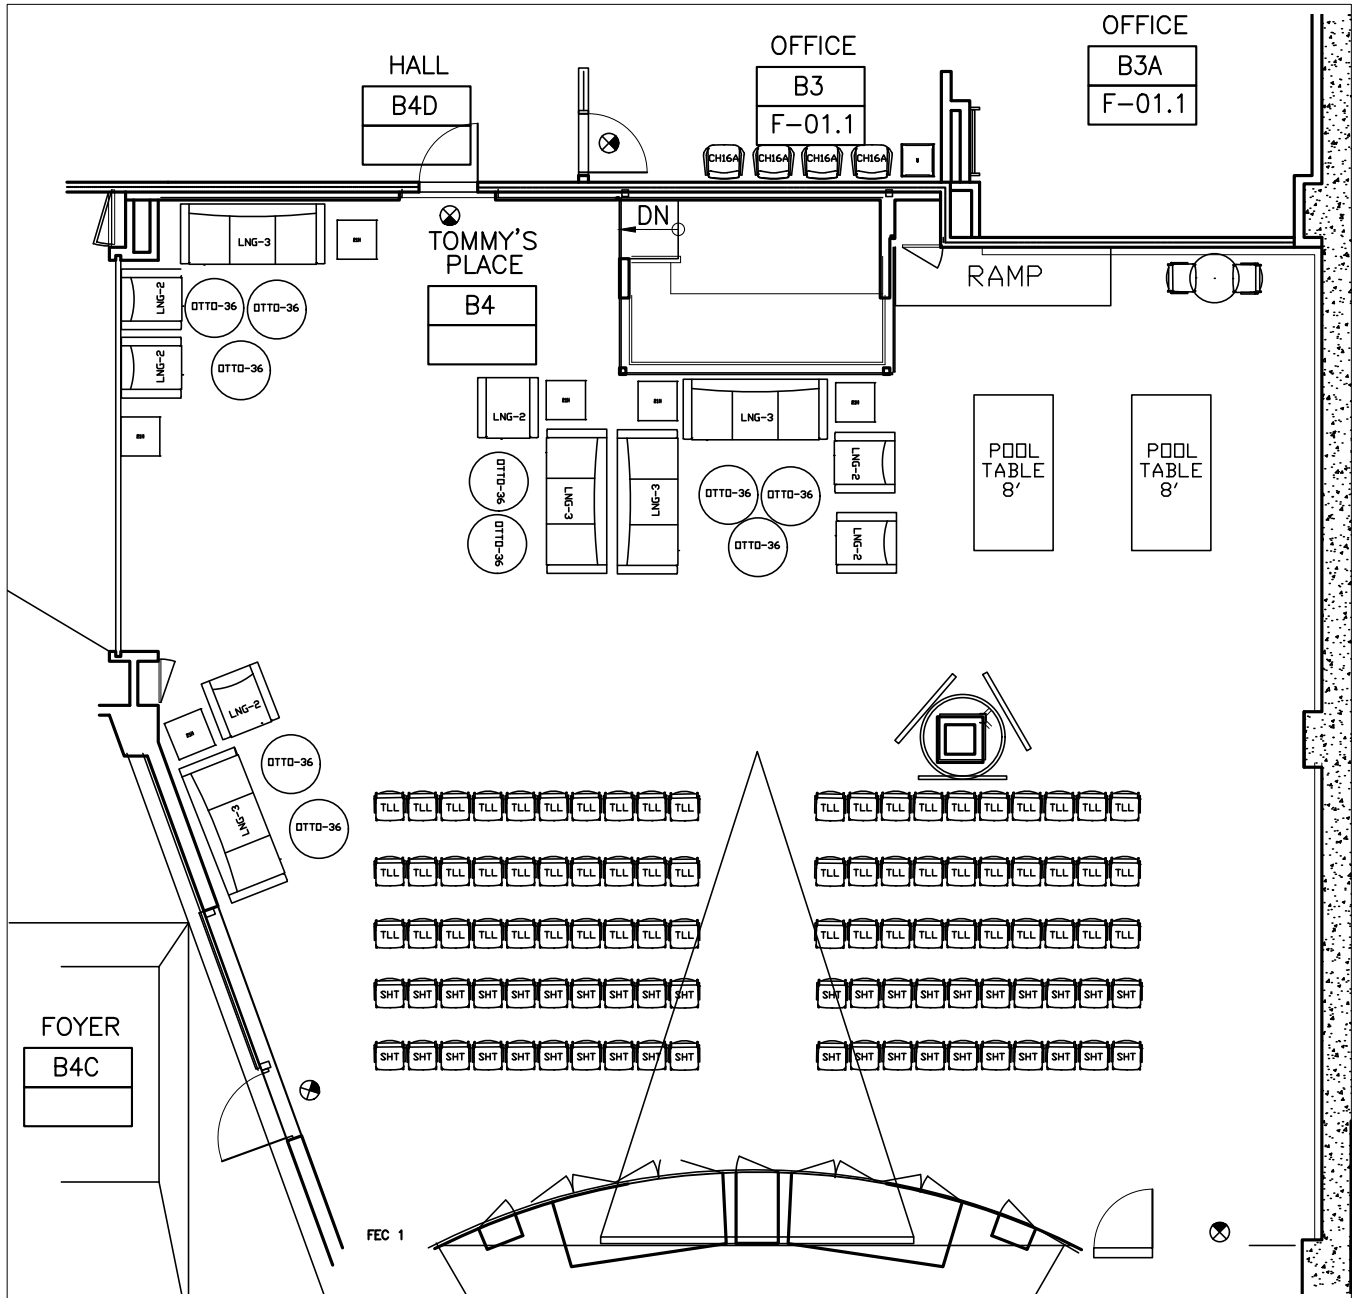

# TOMMY'S PLACE FURNITURE LAYOUT - SAMPLE

TP Auditorium Tall & Short

- 40 - Short Chairs
- 60 - Tall Chairs