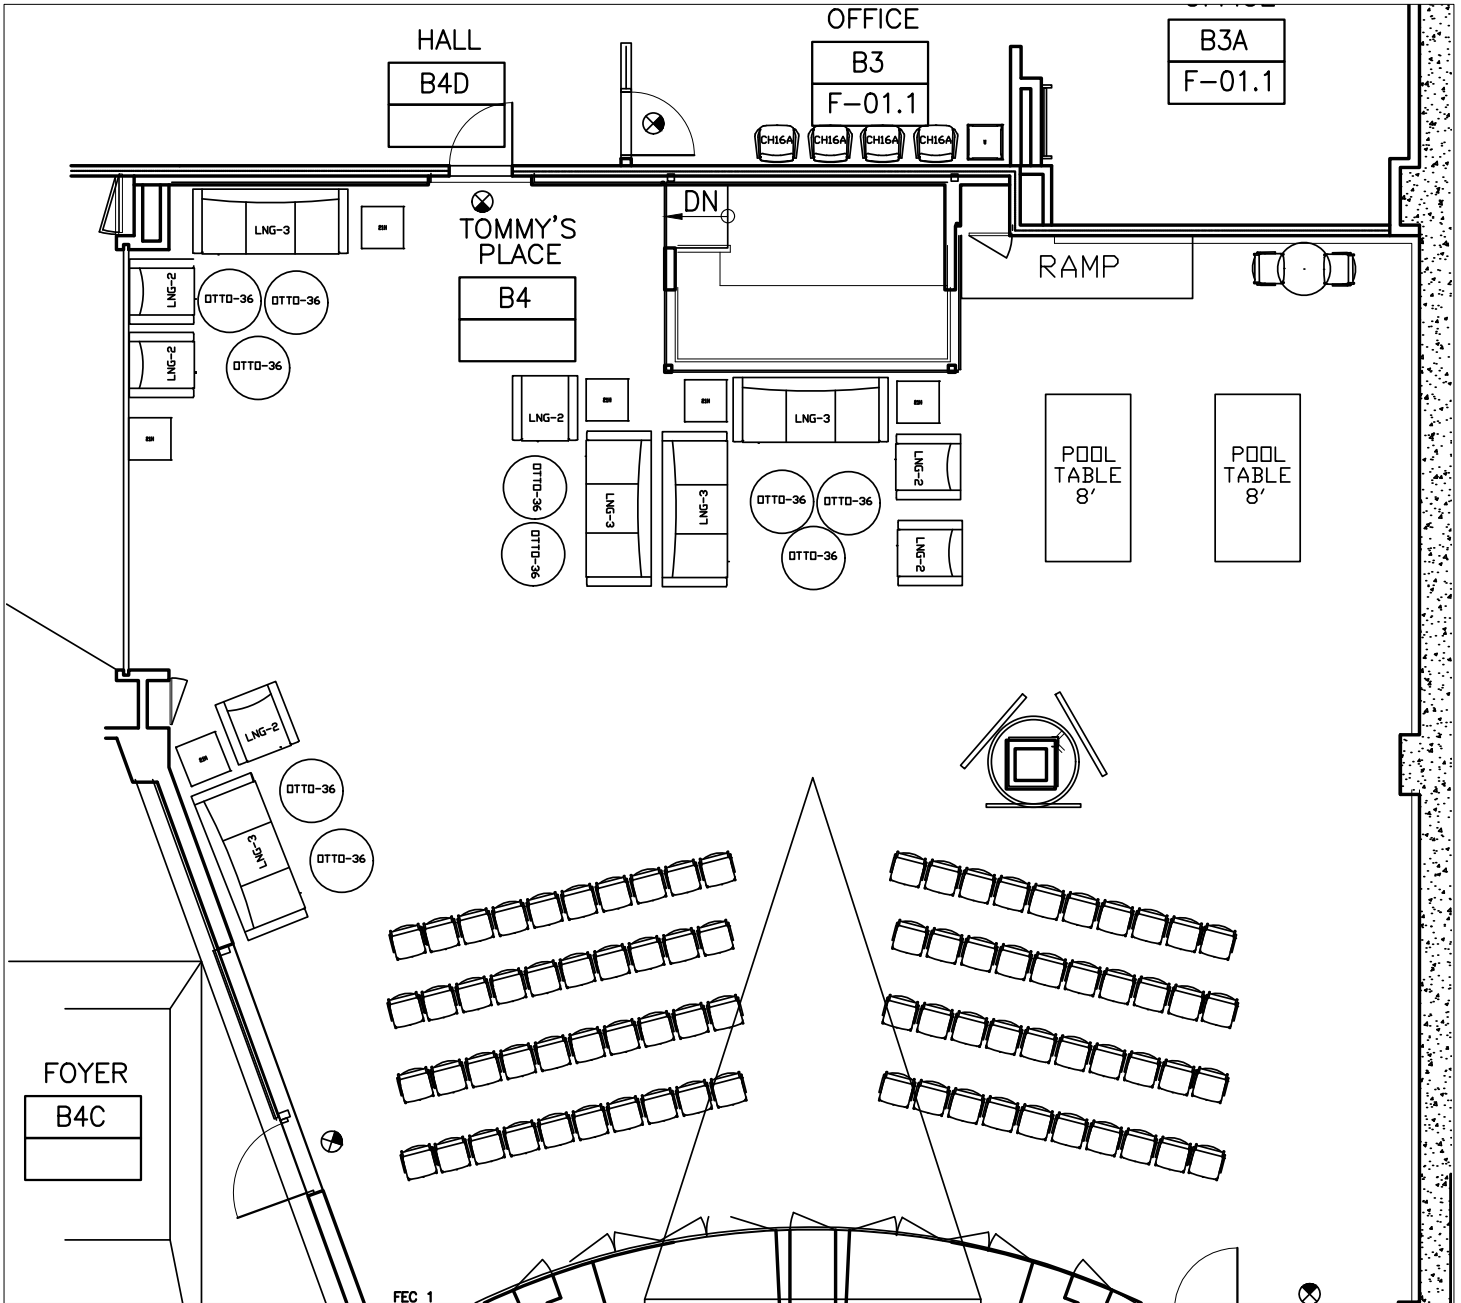

TOMMY'S PLACE FURNITURE LAYOUT - SAMPLE

TP Auditorium Short Only

80 - Short Chairs