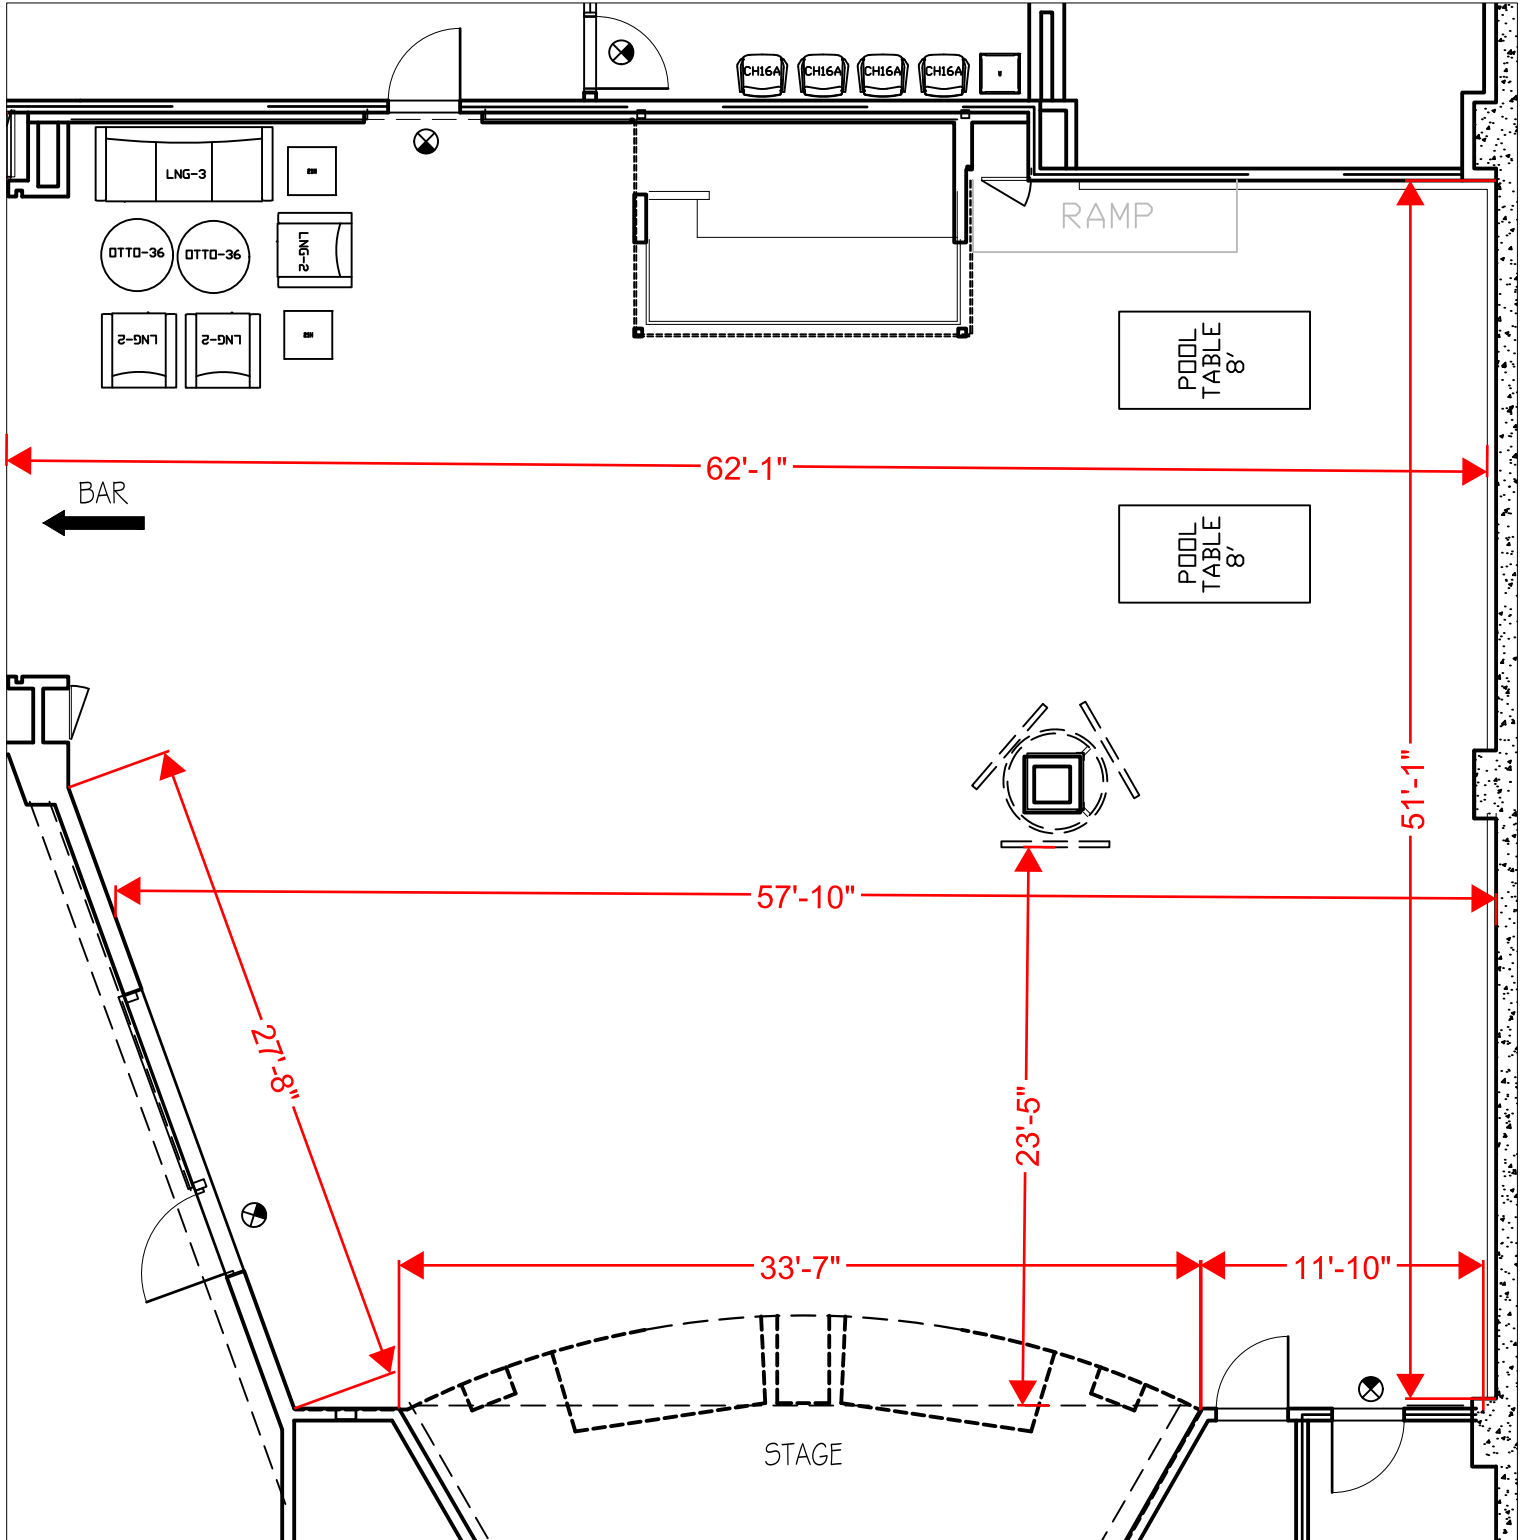

# TOMMY'S FURNITURE LAYOUT

El diagrama de muebles de TOMMY'S PLACE

PRODUCED BY AN AUTODESK STUDENT VERSION

PRODUCED BY AN AUTODESK STUDENT VERSION