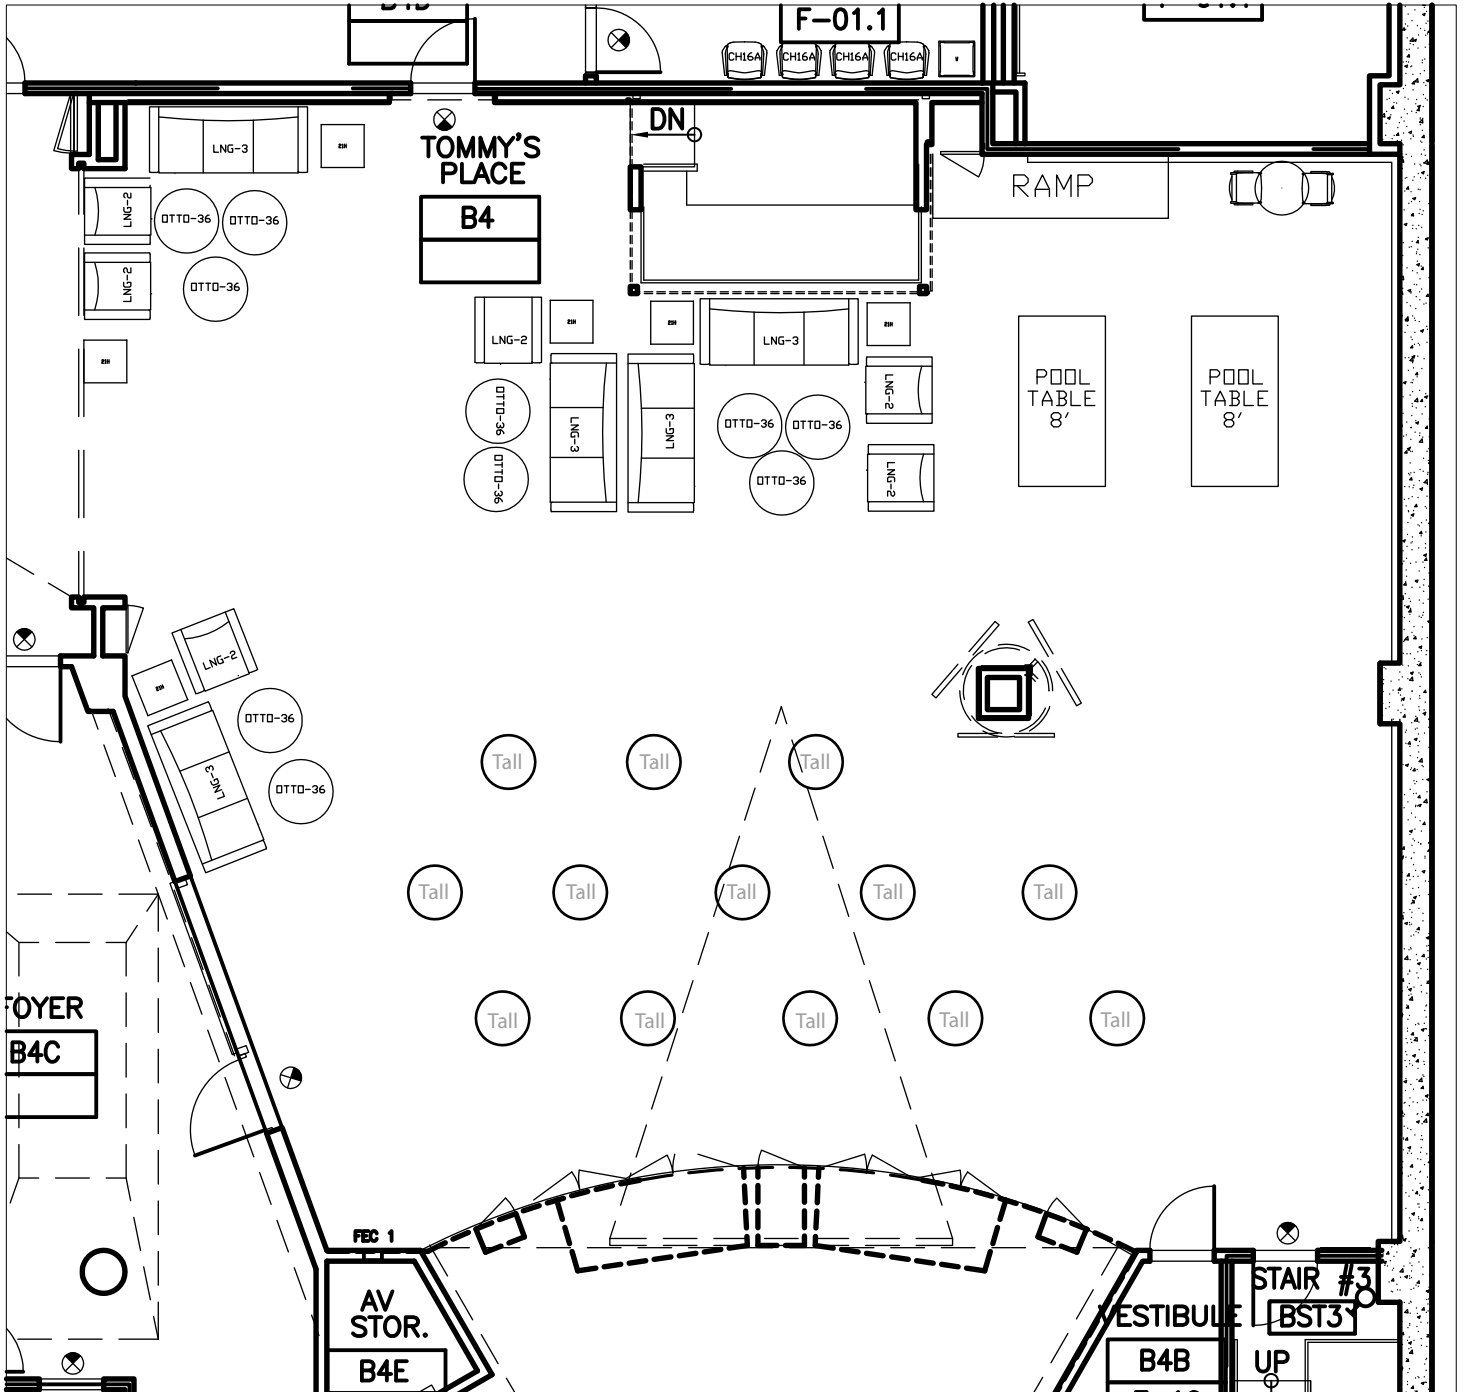

# TOMMY'S PLACE FURNITURE LAYOUT - SAMPLE

TP All Tall Cocktail Tables

13 - Tall Cocktail Tables  
No Chairs