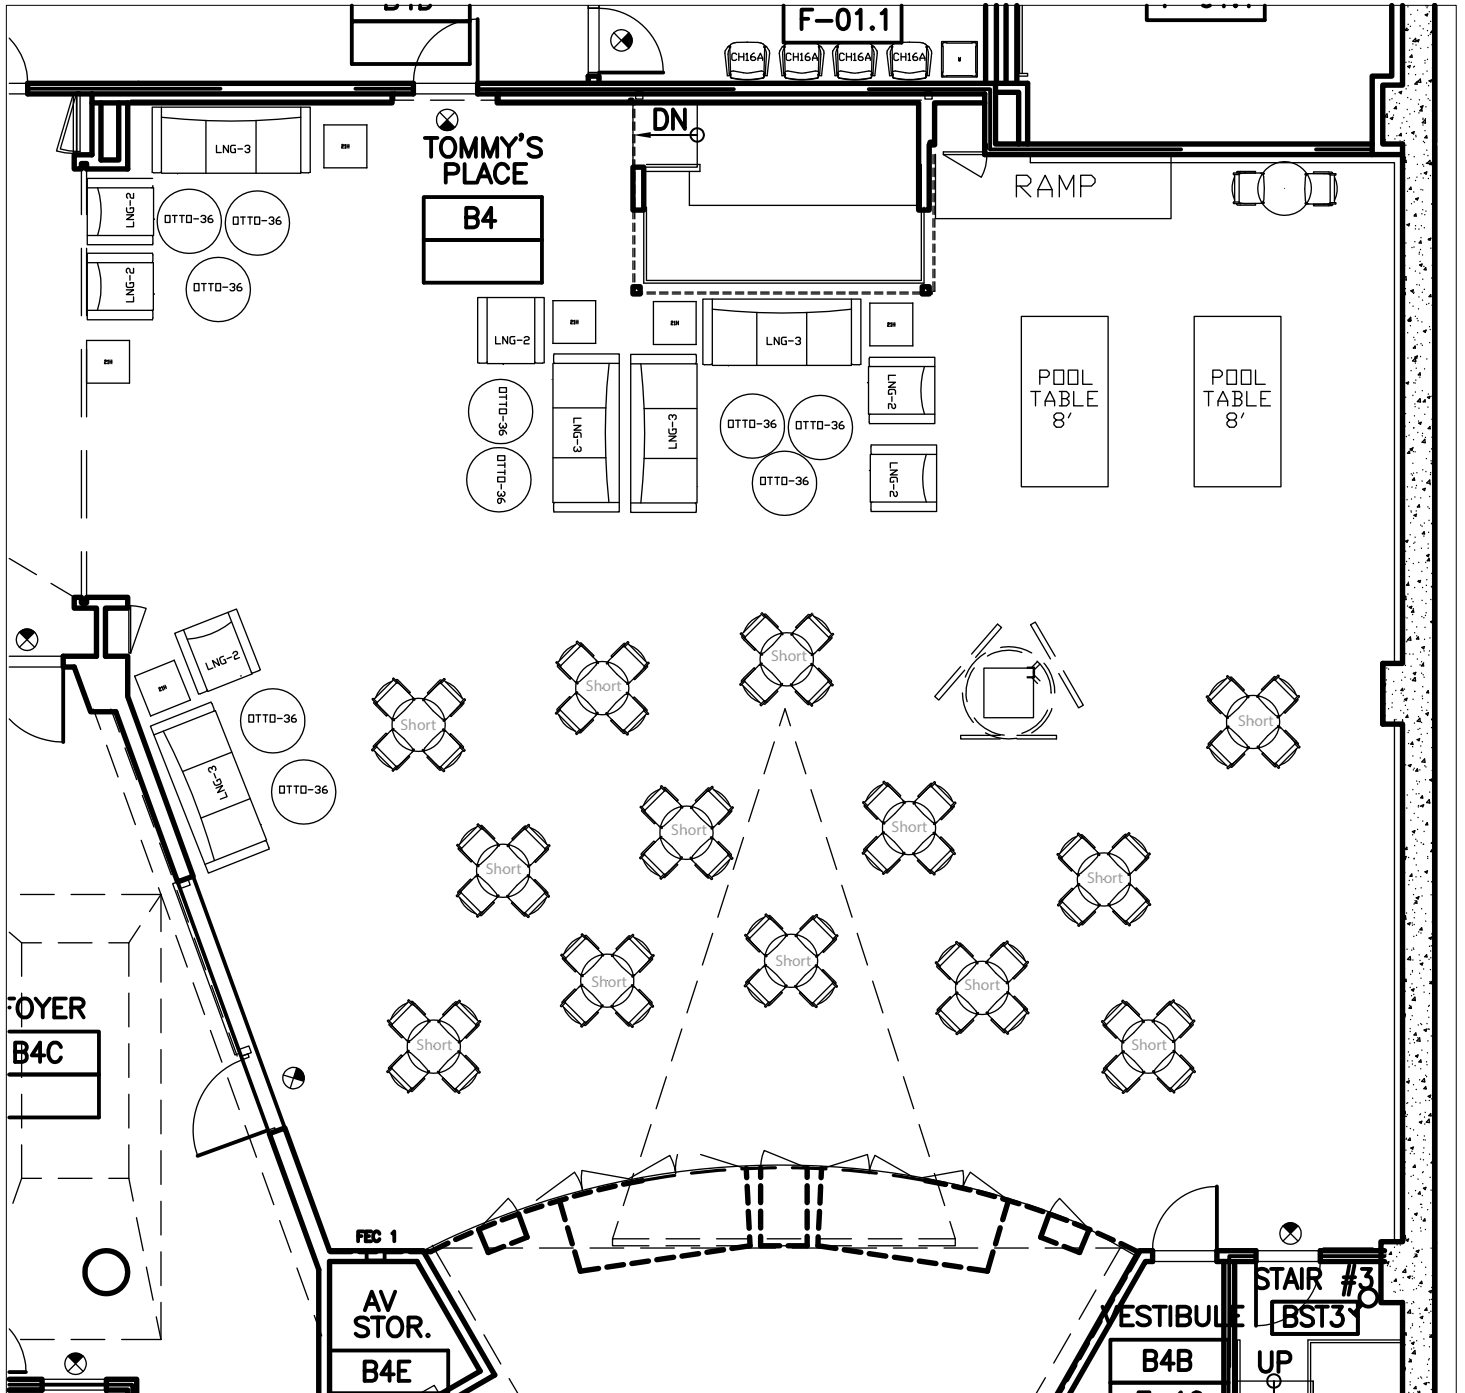

# TOMMY'S PLACE FURNITURE LAYOUT - SAMPLE

TP All Short Tables

14 - Short Tables  
56 - Chairs