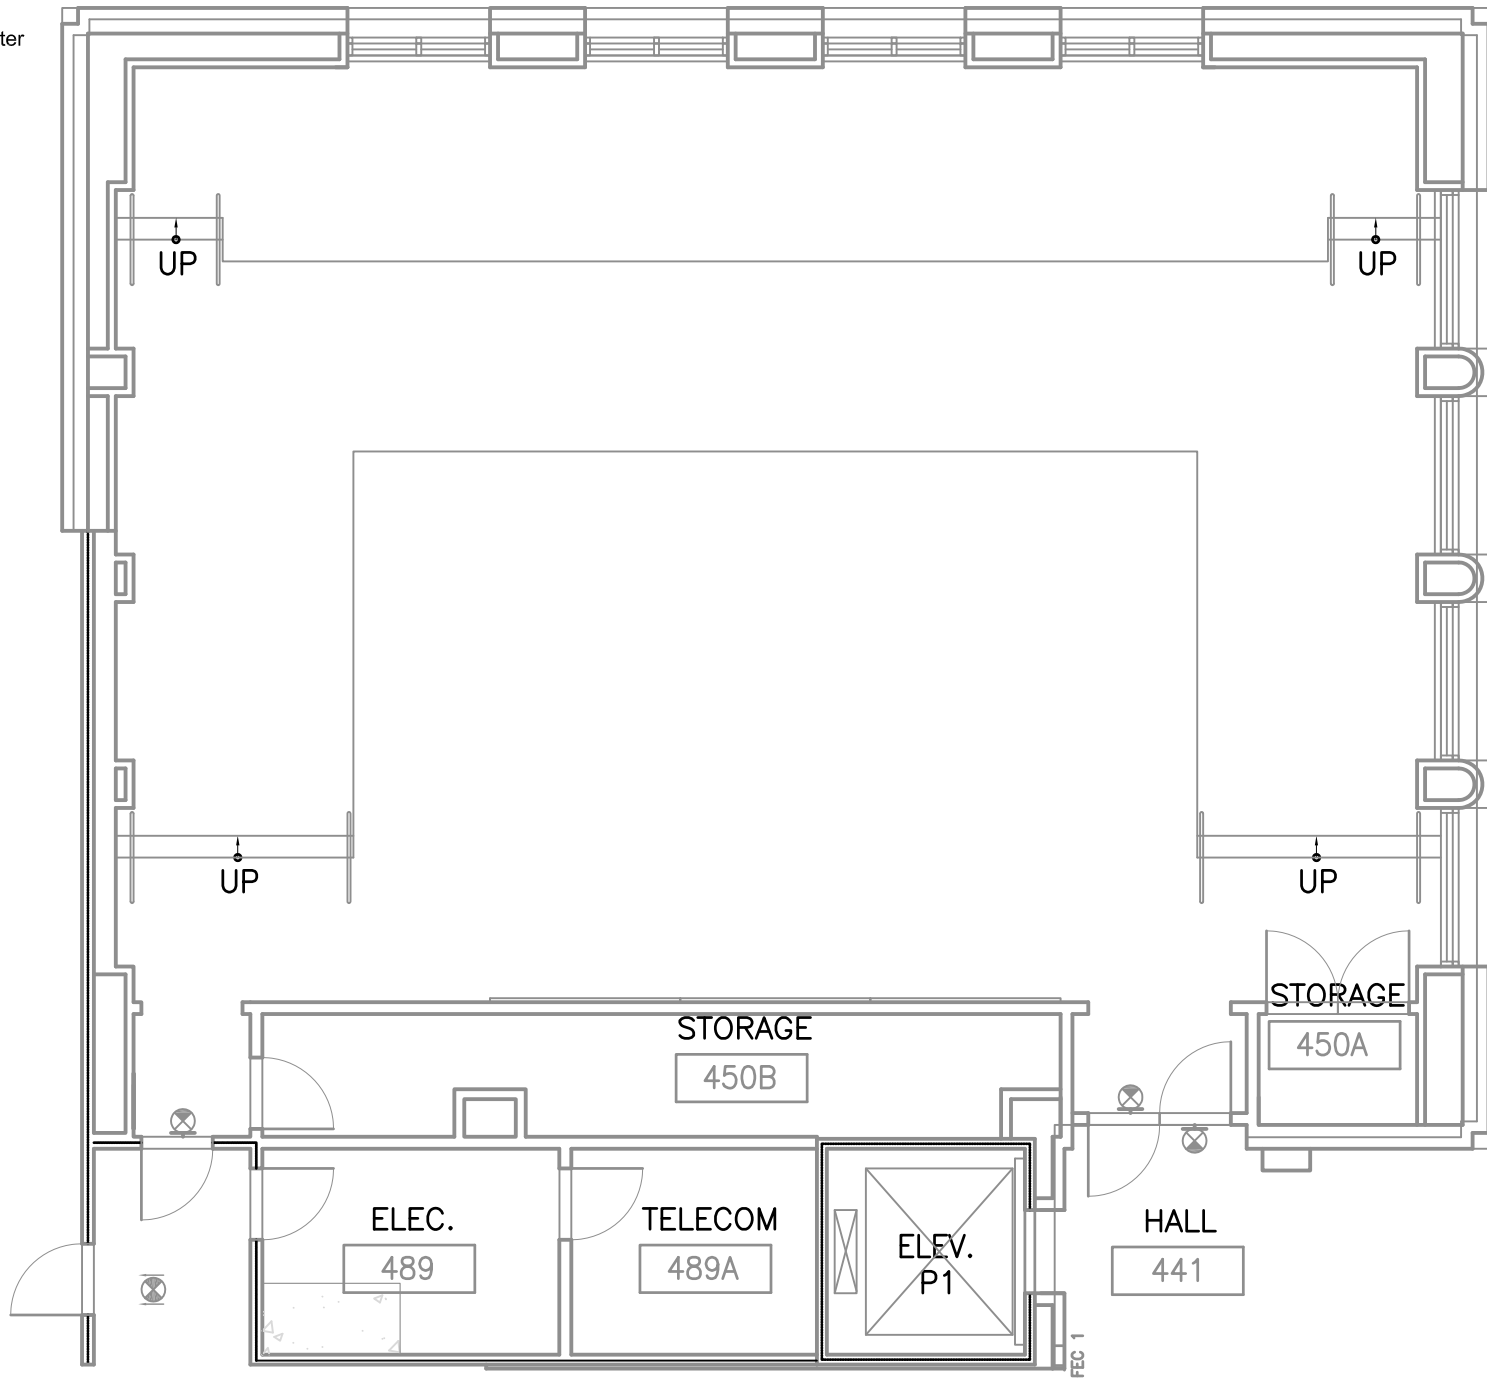

Tutor Campus Center
MEETING
ROOM

450

EMPTY

EMPTY ROOM